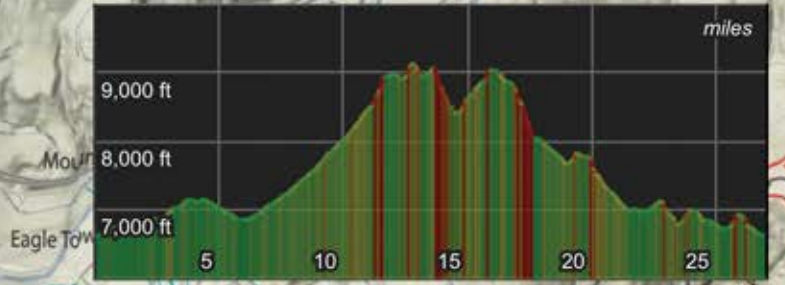

Trail Marathon

Aid Stations:

Arroyo	6.2mi
Firebox	10.3mi
Dead Cow	14.3mi
Spring Creek	16.8mi
Easy Rider	21.3mi
School House	24.3mi
Finish	26.0mi