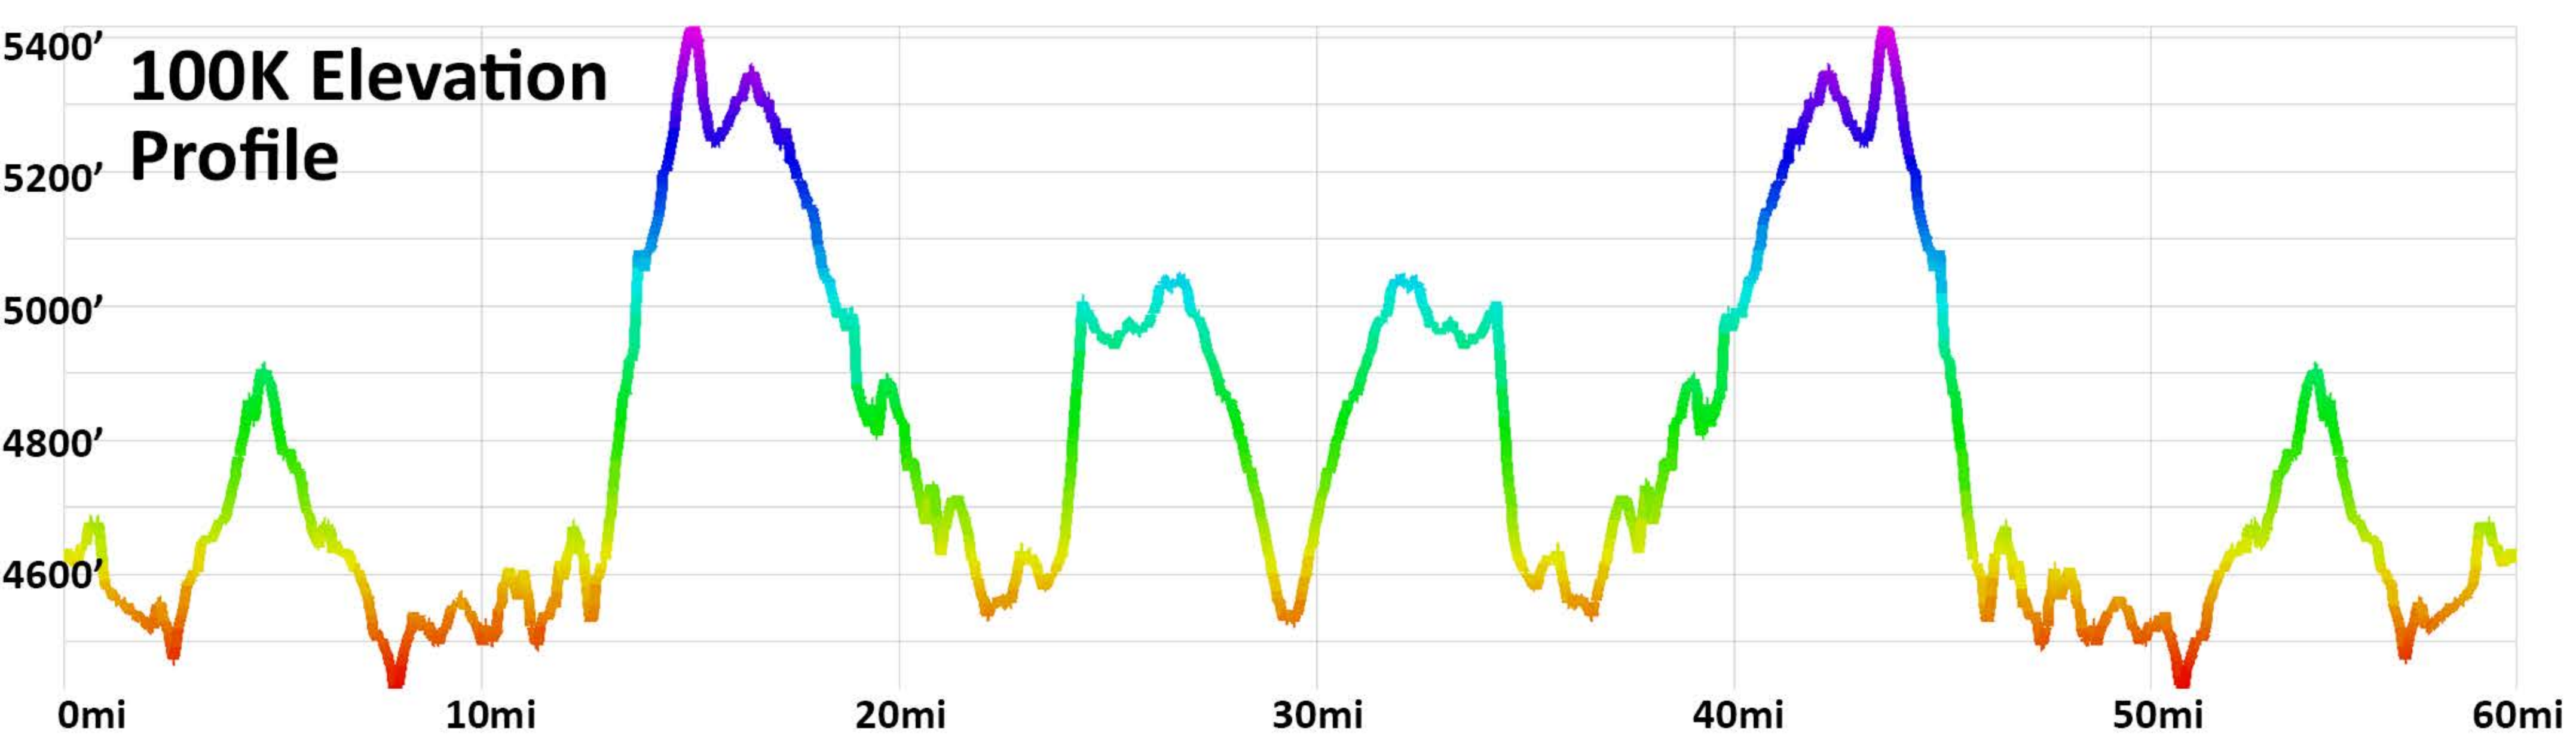

# Desert RATS MTB Classic 100K/50K

Aid Station	50K	100K
Zion Curtain #1	10.6	10.6
Zion Curtain #2	-	24.3
Westwater	16.6	30.3
Zion Curtain #3	22.6	36.3
Zion Curtain #4	-	50.0
Finish	33.2	60.6

thanks to GPSTracker.com, Komoot/Outdoor-Overlay & Google Earth for their open source map resources