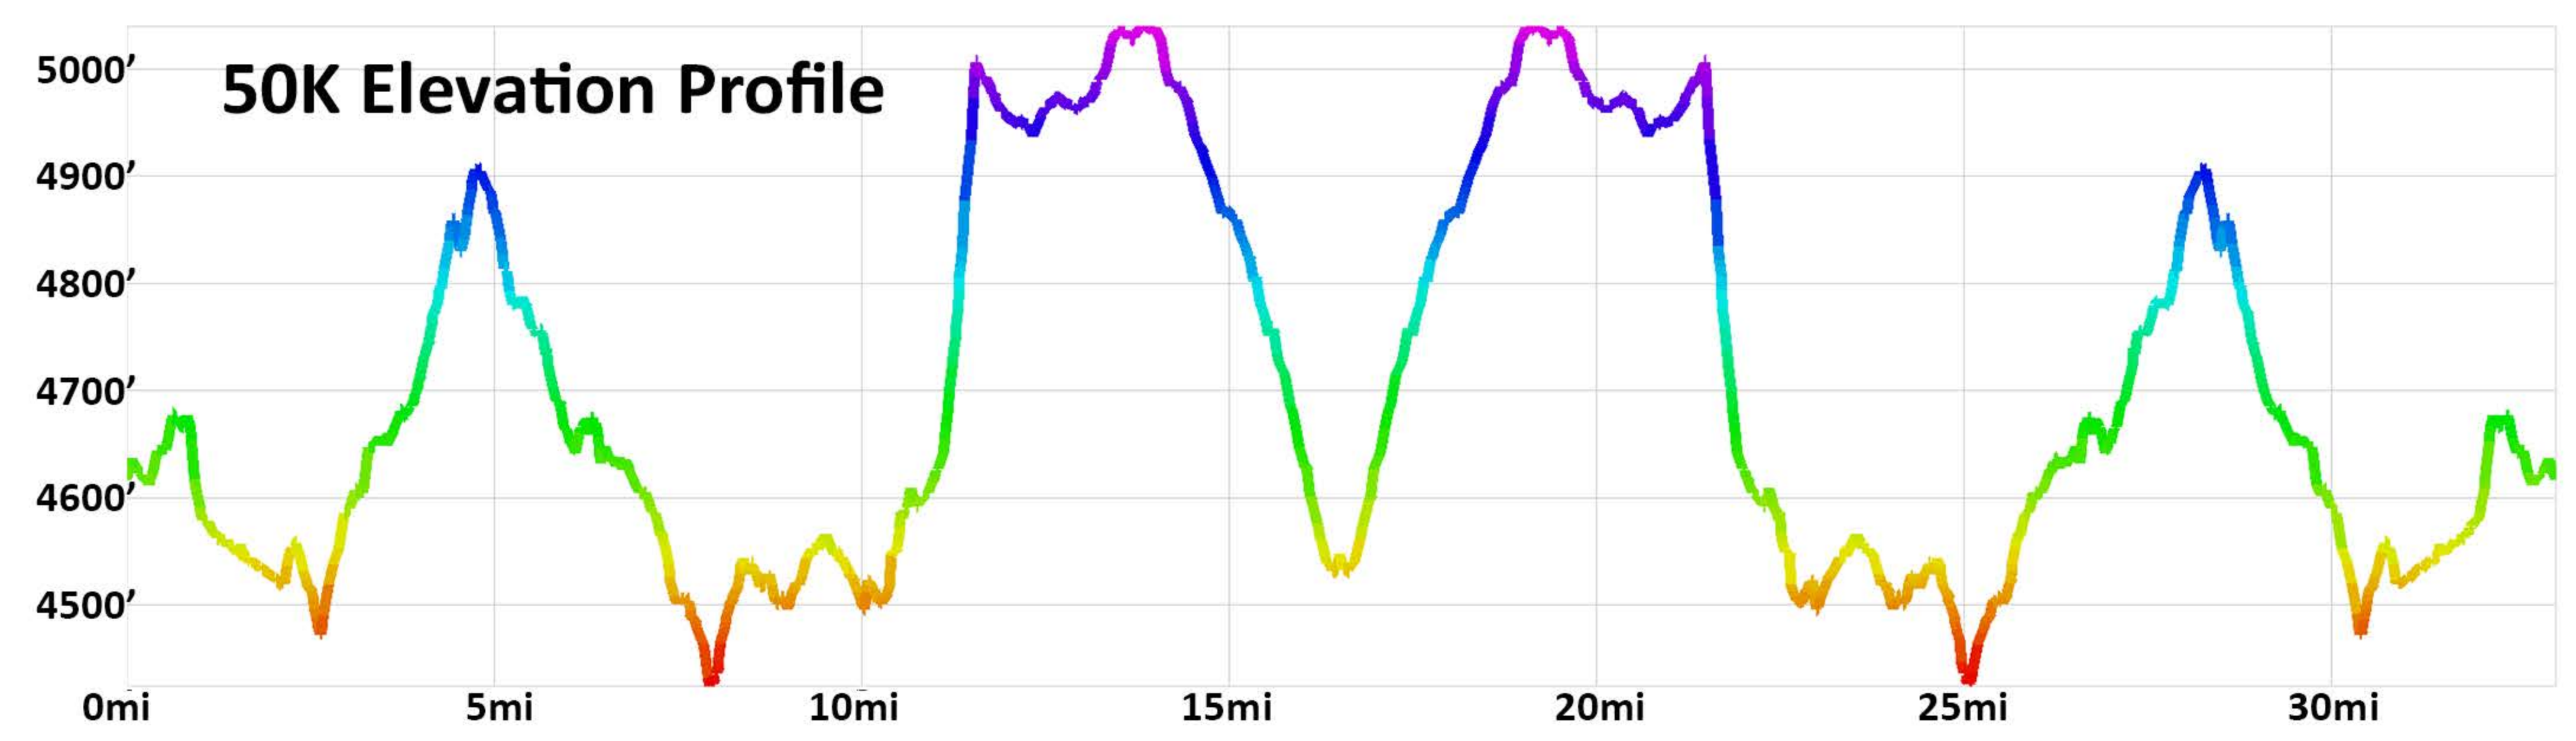

# Desert RATS MTB Classic 100K/50K

Aid Station	50K	100K
Zion Curtain #1	10.6	10.6
Zion Curtain #2	-	24.3
Westwater	16.6	30.3
Zion Curtain #3	22.6	36.3
Zion Curtain #4	-	50.0
Finish	33.2	60.6

thanks to GPSTracker.com, Komoot/Outdoor-Overlay & Google Earth for their open source map resources